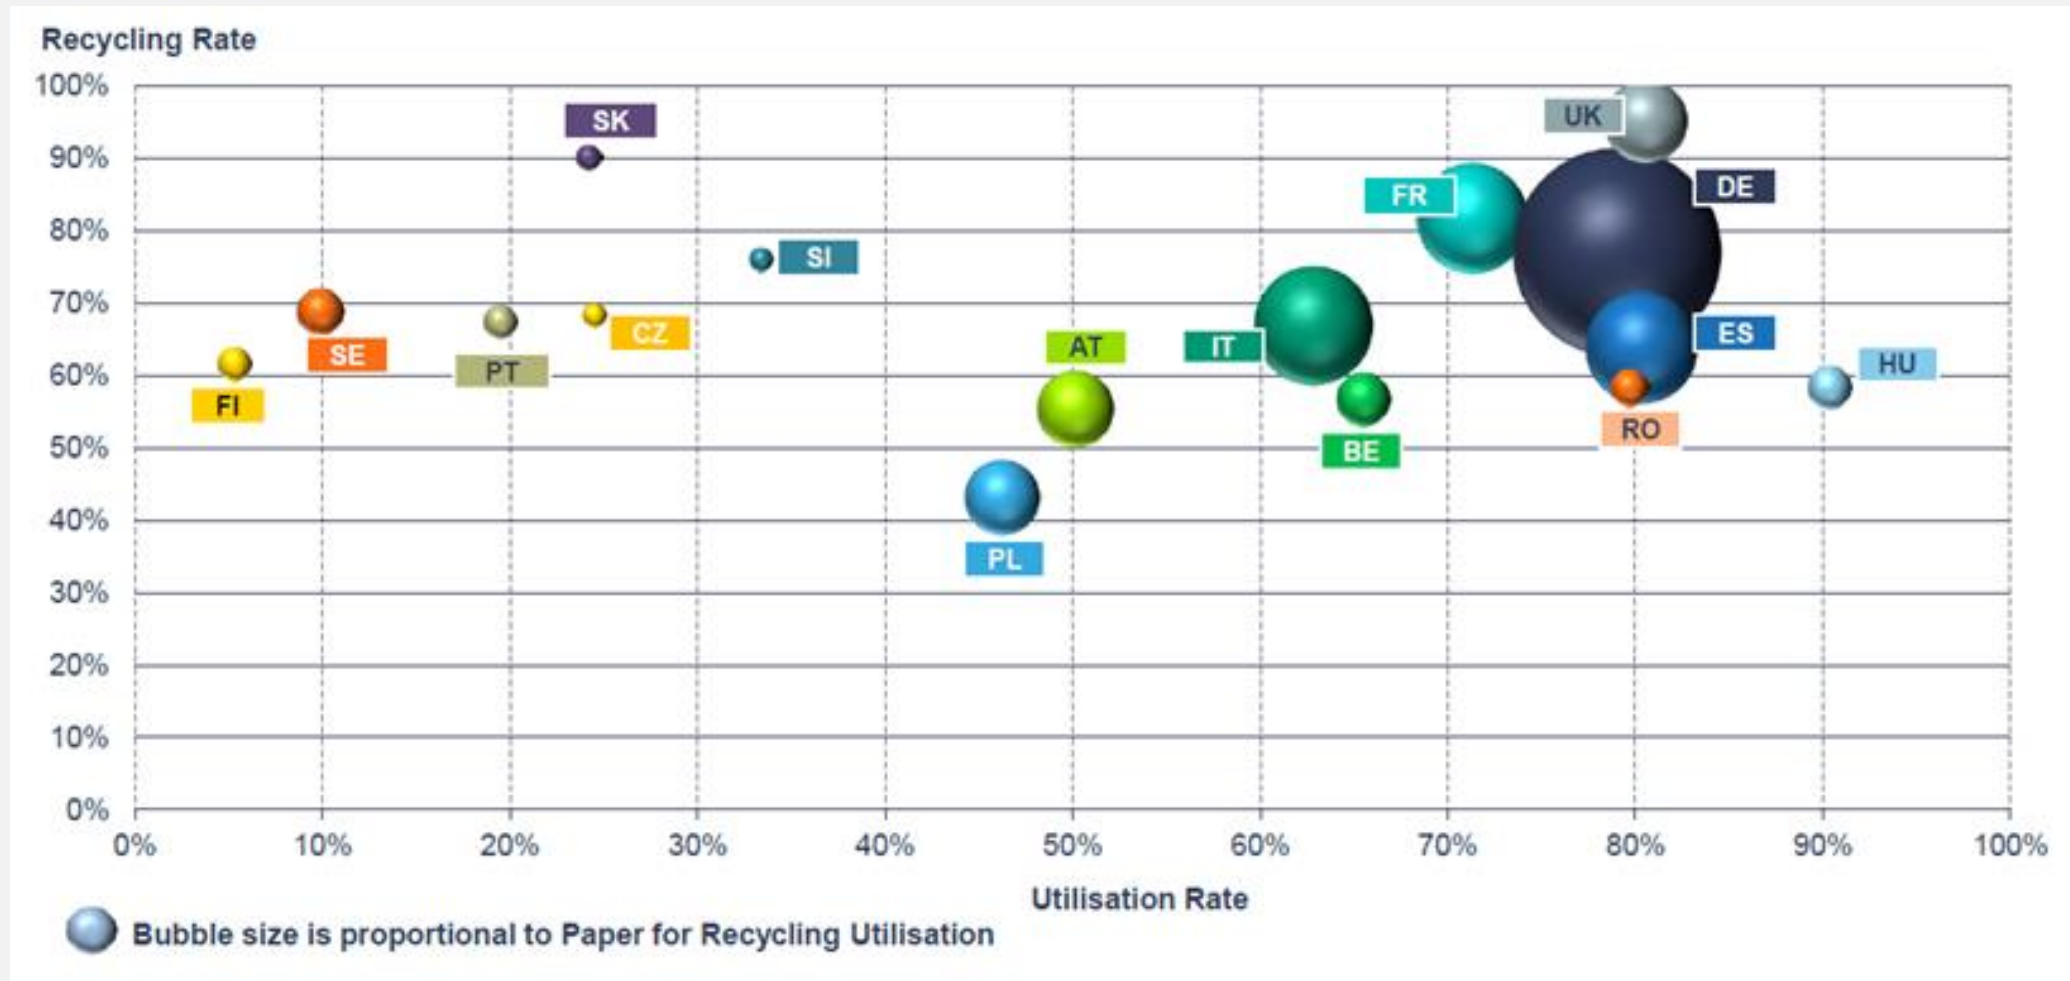

L'innovazione nel riciclo della carta

Ing. Ignazio Capuano
CEO Burgo Group

16 DICEMBRE 2022

Utilization and Collection of PfR

Utilization, Net Trade and Recycling Rate of PfR

68,5%

Recycling Rate, Utilisation Rate and Utilisation of Paper for Recycling in 2021

Source: Confederation of European Paper Industries **Cepi**

$$\text{Recycling Rate} = \frac{\text{Utilisation of Paper for Recycling} + \text{Net Trade}}{\text{Paper \& Board Consumption}}$$

Utilization Rate by Sector