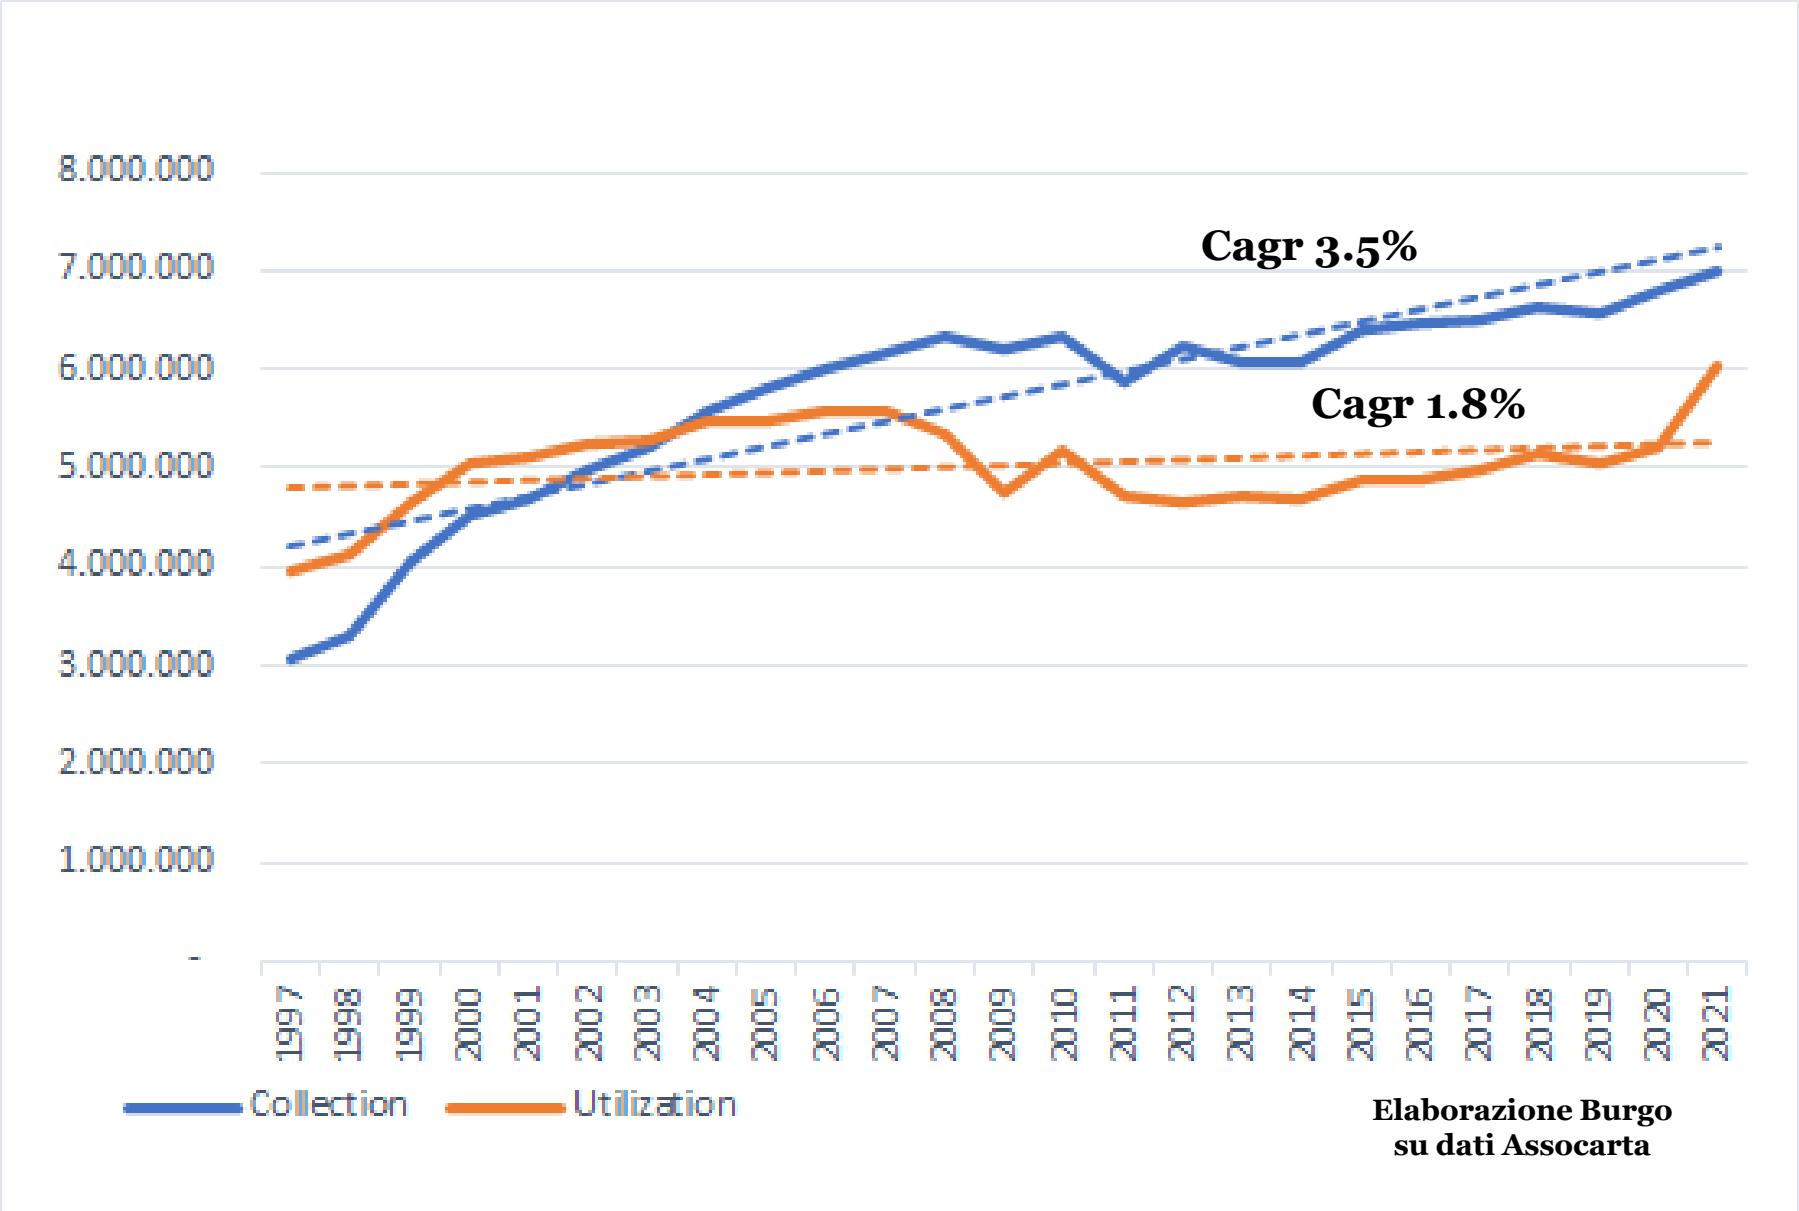

L'innovazione nel riciclo della carta

Ing. Ignazio Capuano
CEO Burgo Group

16 DICEMBRE 2022

Utilization and Collection of PfR

Utilization, Net Trade and Recycling Rate of PfR

68,5%

Recycling Rate, Utilisation Rate and Utilisation of Paper for Recycling in 2021

Source: Confederation of European Paper Industries **Cepi**

$$\text{Recycling Rate} = \frac{\text{Utilisation of Paper for Recycling} + \text{Net Trade}}{\text{Paper \& Board Consumption}}$$

Utilization Rate by Sector