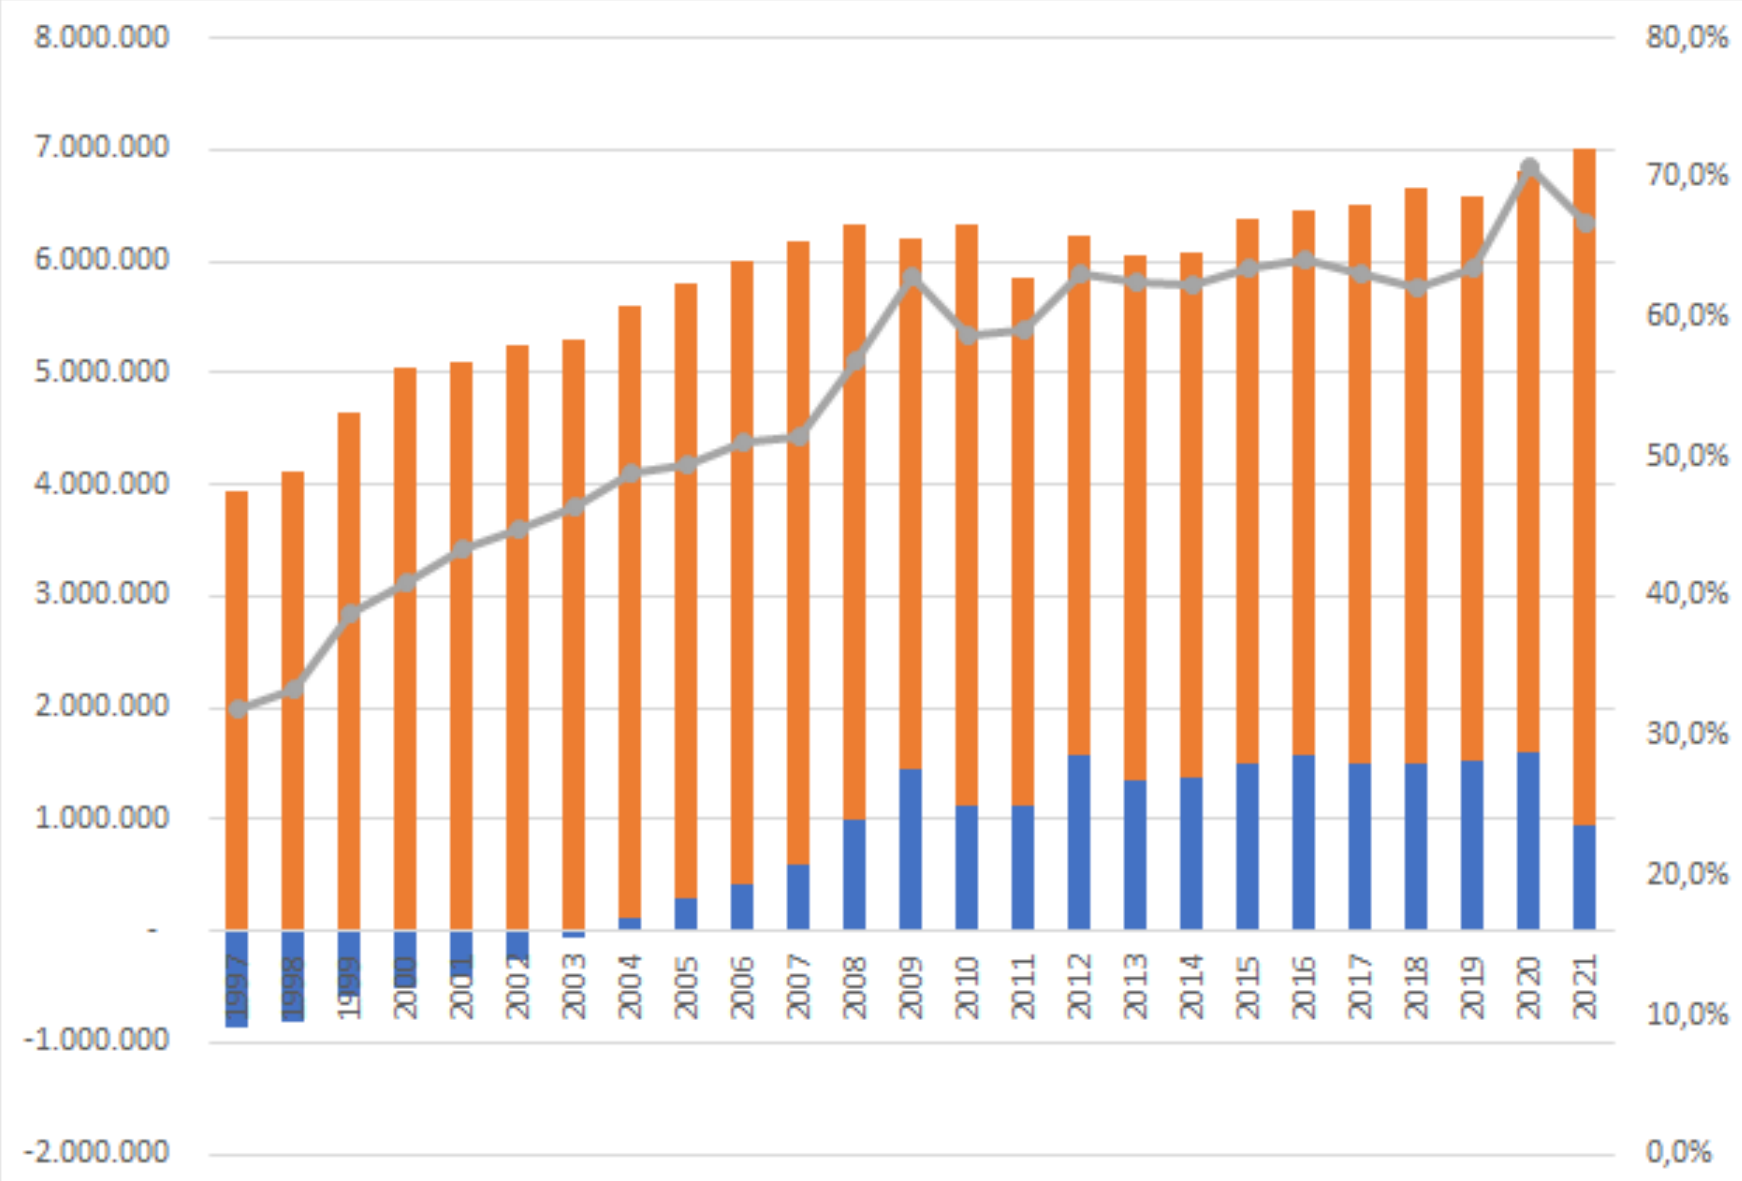

L'innovazione nel riciclo della carta

Ing. Ignazio Capuano
CEO Burgo Group

16 DICEMBRE 2022

Utilization and Collection of PfR

Utilization, Net Trade and Recycling Rate of PfR

68,5%

Recycling Rate, Utilisation Rate and Utilisation of Paper for Recycling in 2021

Source: Confederation of European Paper Industries **Cepi**

$$\text{Recycling Rate} = \frac{\text{Utilisation of Paper for Recycling} + \text{Net Trade}}{\text{Paper \& Board Consumption}}$$

Utilization Rate by Sector